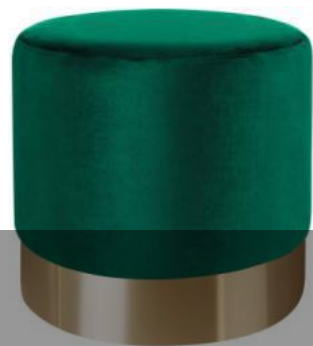

GREEN VELVET LOUNGE SET

- 3-seater sofa
- 1-seater ottoman
- Seat with yellow-gold metal top